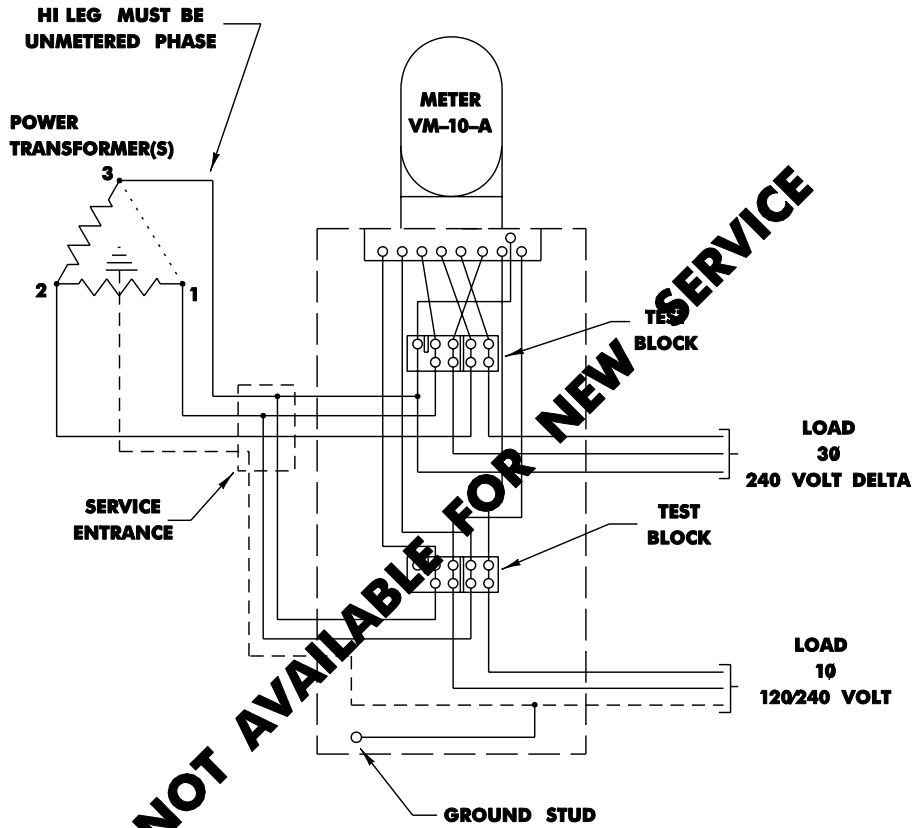

SIX WIRE TOTALIZED METERING

CLASS 45 - RATING 11KVA 1Ø AND 19KVA 3Ø - ON BALANCED LOAD
 CLASS 125 - RATING 30KVA 1Ø AND 52KVA 3Ø - ON BALANCED LOAD

4.06.6

M690

NOT AVAILABLE FOR NEW SERVICE