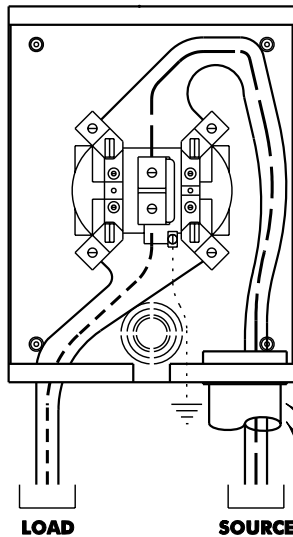

SURFACE TYPE METER SOCKET

**HIGH CAPACITY
120/240 VOLT 3 WIRE 200 AMPERES
UNDERGROUND SERVICE**

4.02.5

NOTES:

**TERMINALS FOR MAXIMUM
250 MCM CONDUCTORS**

**METER SOCKET AVAILABLE
WITH FIFTH TERMINAL FOR
THREE WIRE WYE SERVICE**

METER SOCKET 0000006617

**FRONT VIEW
COVER REMOVED**

**SIDE VIEW
COVER IN PLACE**

**3 KNOCKOUTS FOR 1 1/2",
2", OR 2 1/2" CONDUIT IN
SIDES AND BACK**

**THIS KNOCKOUT FOR
OPPD USE**

**2 1/2" RIGID GALVANIZED CONDUIT
WITH NON-METALLIC BUSHING BY
CUSTOMER IN ALL NON-RESIDENTIAL
APPLICATIONS.
OPPD WILL FURNISH A NON-METALLIC
RISER IN SINGLE FAMILY RESIDENTIAL
APPLICATION.**

**THIS KNOCKOUT FOR
OPPD USE**

BOTTOM VIEW

3 KNOCKOUTS FOR 1 1/2", 2", OR 2 1/2" CONDUIT